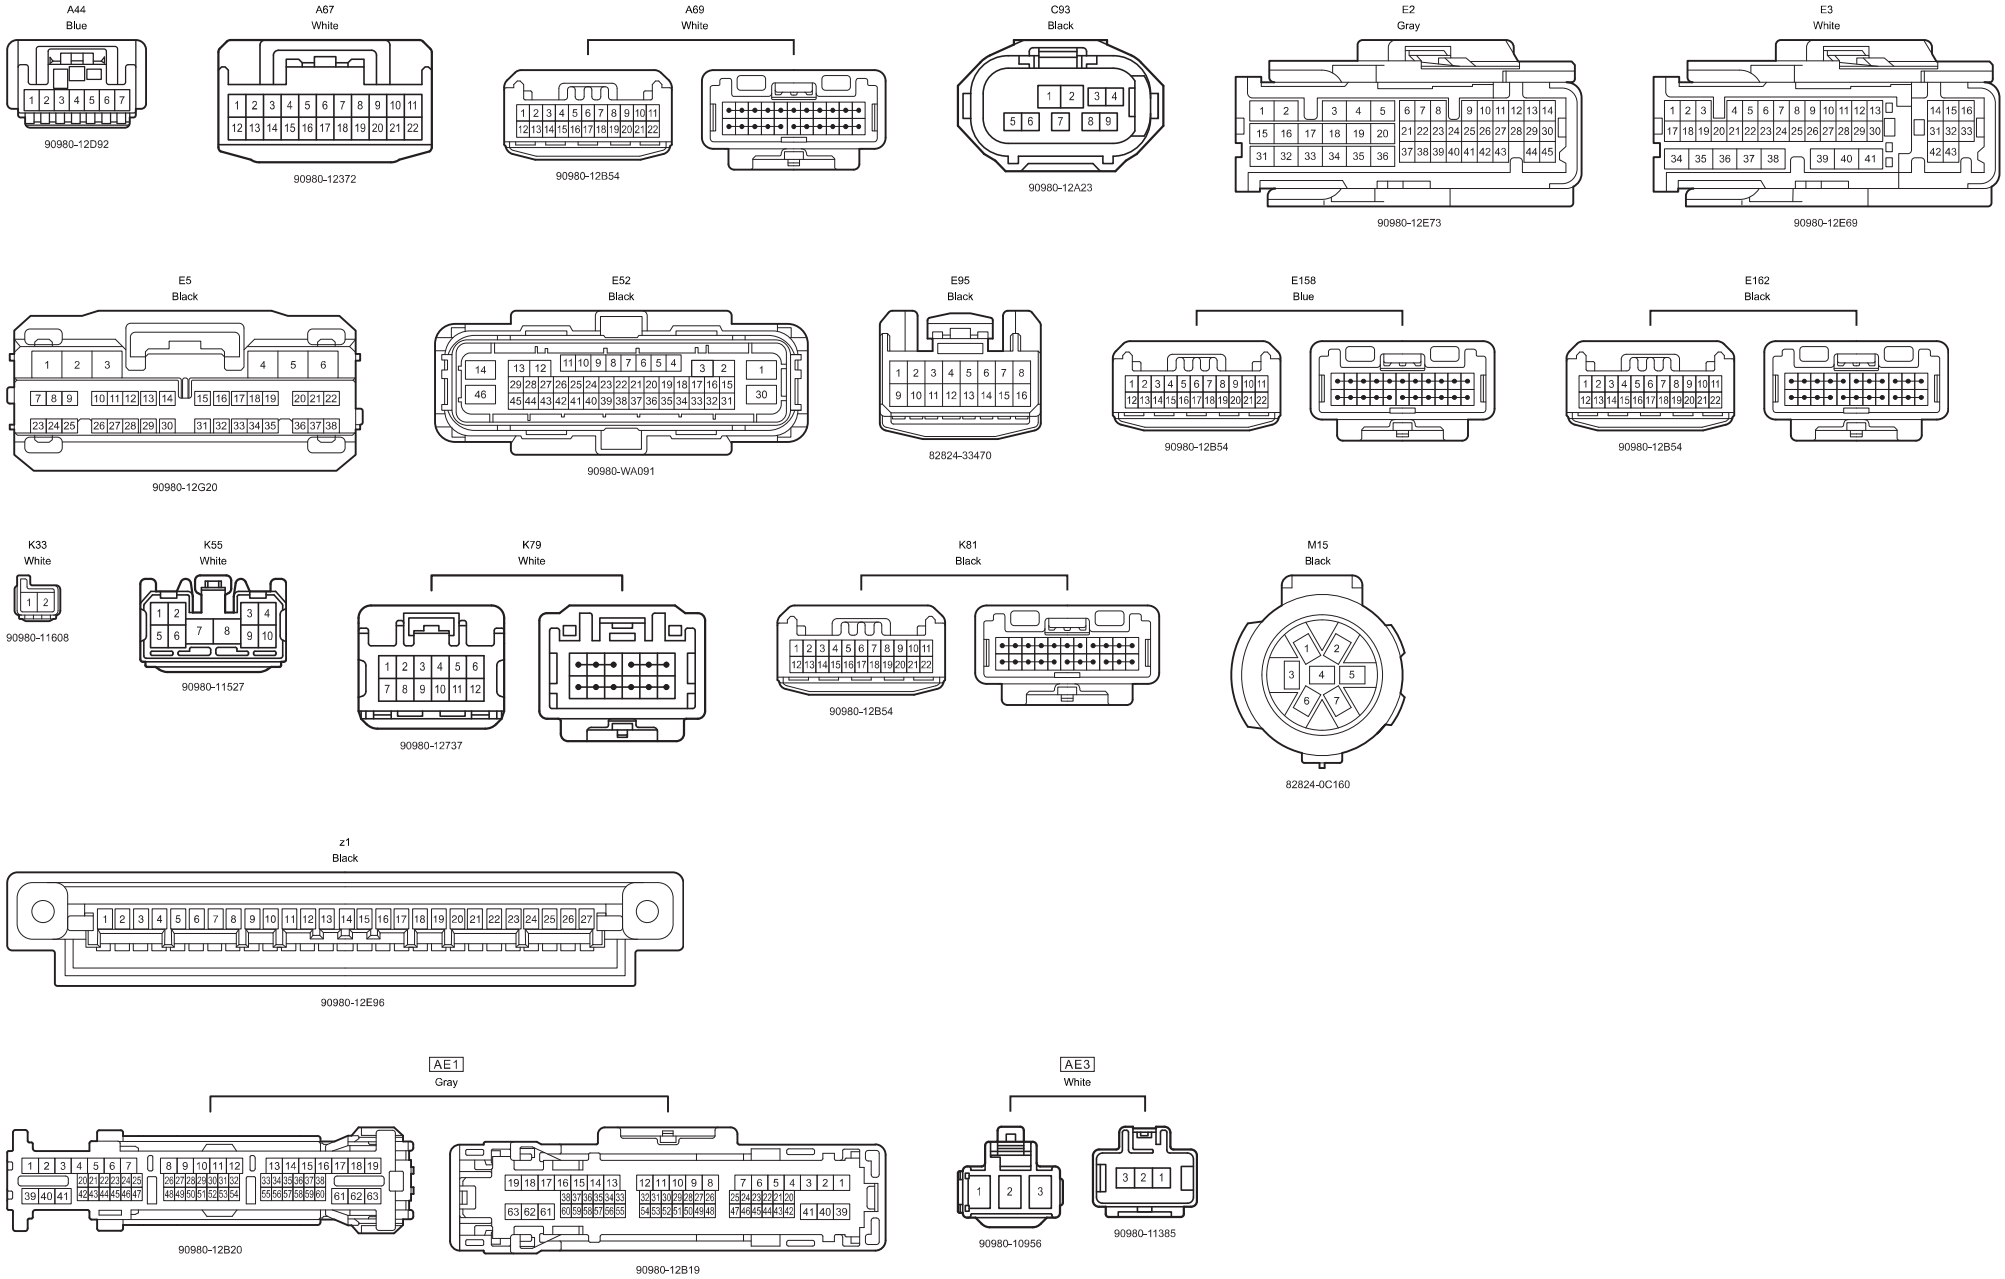

Trailer Brake Control system, Trailer Towing

Trailer Brake Control system, Trailer Towing

Trailer Brake Control system, Trailer Towing

Trailer Brake Control system, Trailer Towing

AK1
Gray

AK3
White

CA3
Gray

EK2
White

EK5
Gray

MK1
Black

MK2

Black: Before Apr. 2024 Production
Gray: From Apr. 2024 Production