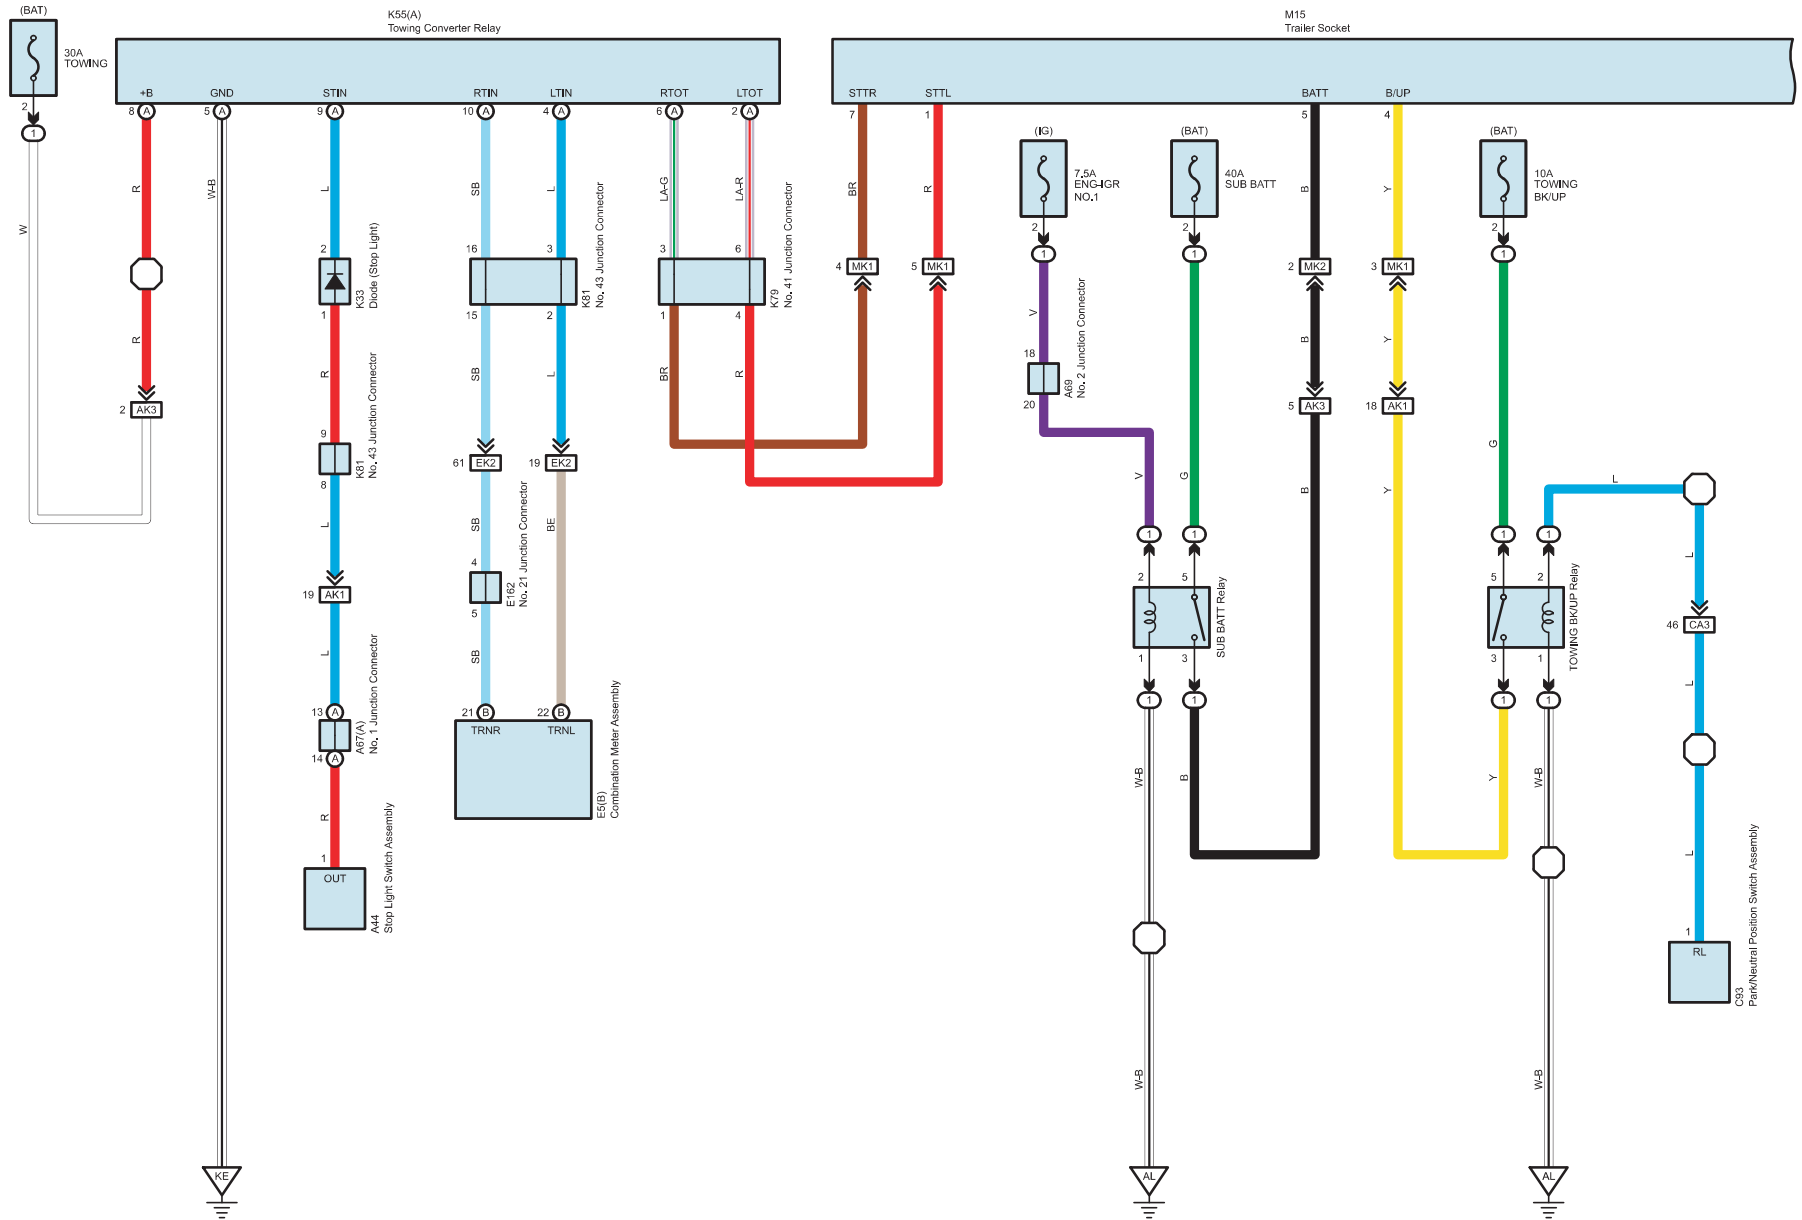

Trailer Brake Control system, Trailer Towing

Trailer Brake Control system, Trailer Towing

Trailer Brake Control system, Trailer Towing

Trailer Brake Control system, Trailer Towing

AK1
Gray

AK3
White

CA3
Gray

EK2
White

EK5
Gray

MK1
Black

MK2

Black: Before Apr. 2024 Production
Gray: From Apr. 2024 Production