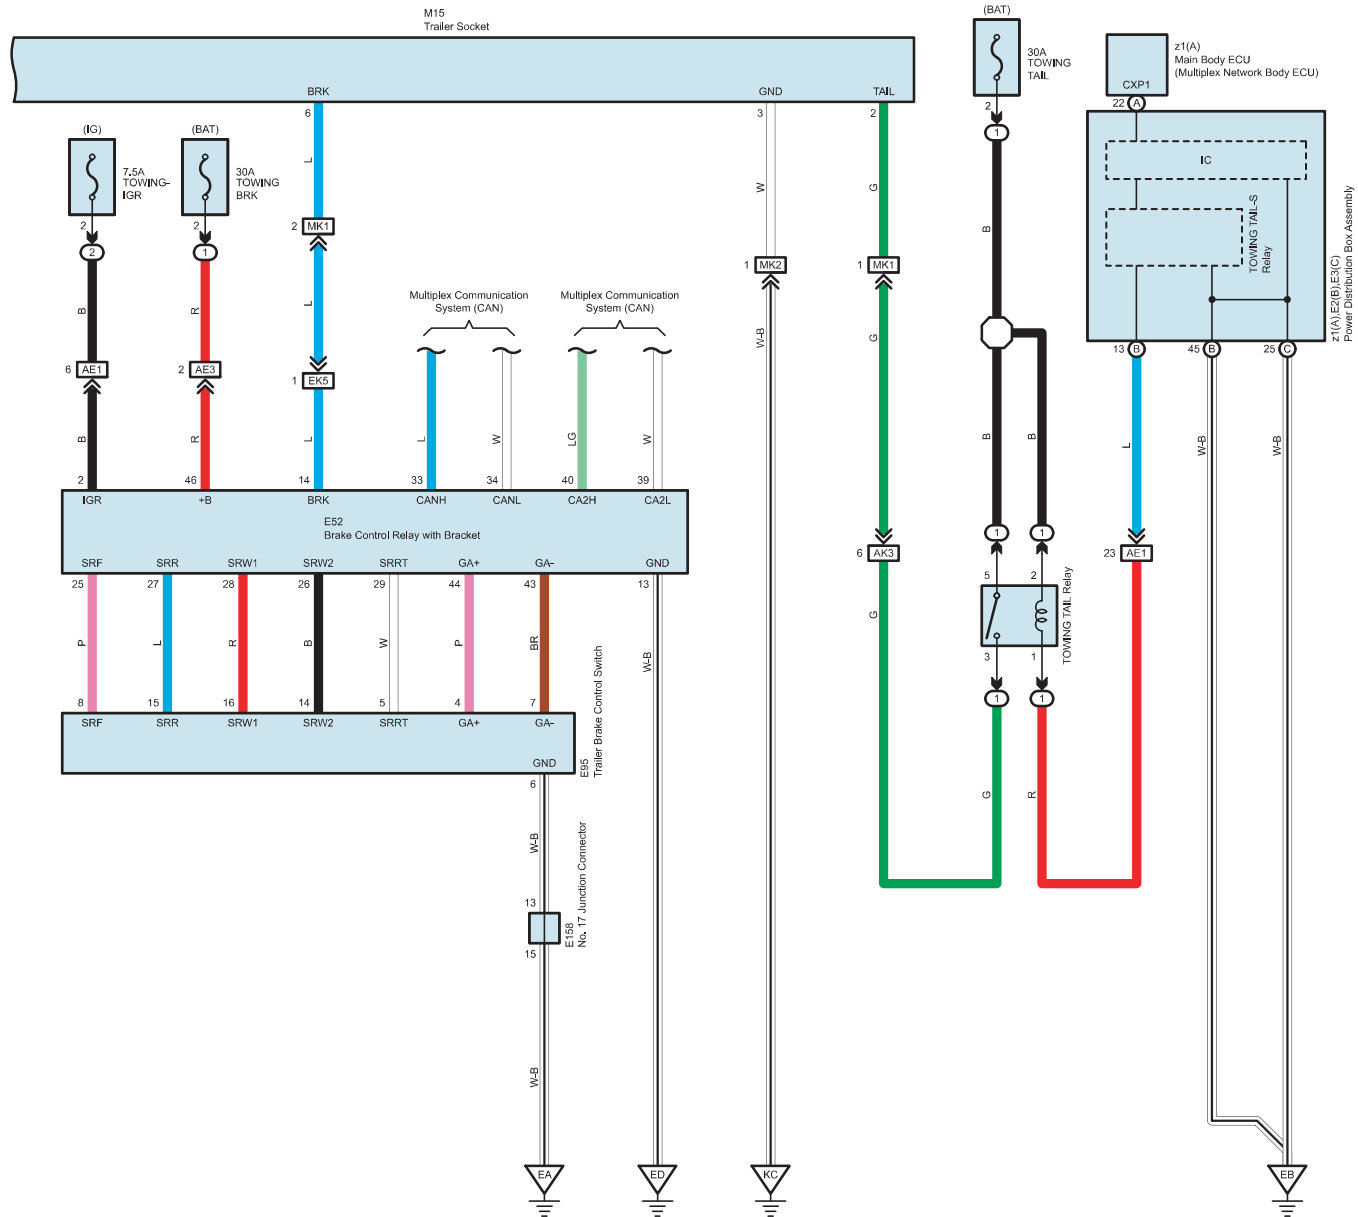

Trailer Brake Control system, Trailer Towing

Trailer Brake Control system, Trailer Towing

Trailer Brake Control system, Trailer Towing

Trailer Brake Control system, Trailer Towing

AK1
Gray

AK3
White

CA3
Gray

EK2
White

EK5
Gray

MK1
Black

MK2

Black: Before Apr. 2024 Production
Gray: From Apr. 2024 Production